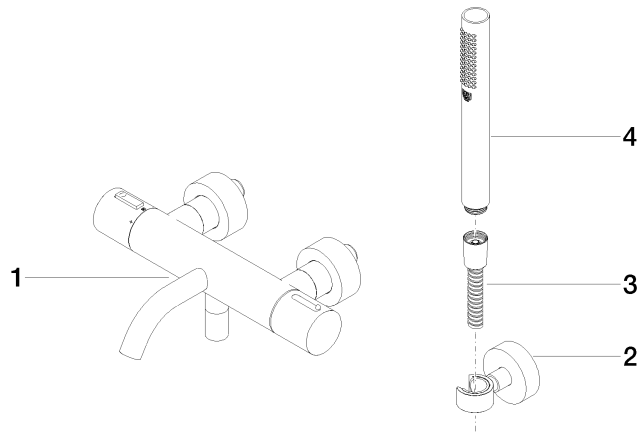

34 234 979

- spout: circular, air-enriched flow
 - max. flow 16.9 l/min at 3 bar flow pressure
 - Hand shower: COMPACT RAIN, max. flow rate 6.8 l/min (at 3 bar)
 - complete hand shower set with anti-scale system
 - rotary diverter with volume control and shut-off function
 - slide-on rosettes Ø 60 mm
 - 210mm projection
 - 1/2" connection
 - gauge 150 mm - 15 mm
 - metal shower hose 1250mm with integrated anti-twist protection
 - shower holder rosette Ø 57mm
- Intrinsic protection against back flow.**

Required miscellaneous

	Concealed adapter - ● please order two adapters (USA only)	35 080 970-90 0010
---	--	-----------------------

34 234 979

mm [inches]

Flow rate chart

Codes & Standards

California Energy
Commission
(CEC)

META Bath thermostat for wall mounting with hand shower set - Chrome

META

34 234 979

Certificates

LGA_18609.

Belgaqua_21-032-
27_5.

34 234 979

Spare parts list

No.	Item Number	Name	Quantity used	Delivery time
1	34 201 979-00	META Bath thermostat for wall mounting without shower set - Chrome	1	10
2	28 050 920-00	holder	1	60
3	90 30 02 072 00-00	Metal shower hose 1/2" x 3/8" x 1250 mm - Chrome	1	10
4	28 019 979-00	Hand shower - Chrome	1	2