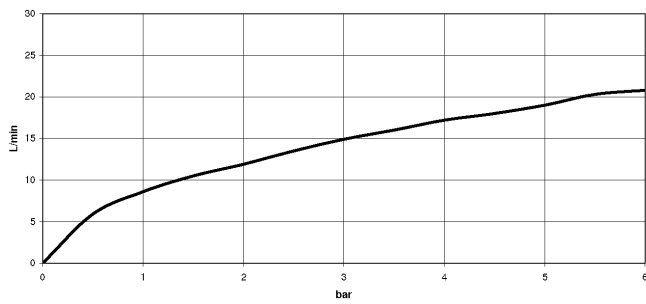

34 234 979

- spout: circular, air-enriched flow
 - max. flow 16.9 l/min at 3 bar flow pressure
 - Hand shower: COMPACT RAIN, max. flow rate 6.8 l/min (at 3 bar)
 - complete hand shower set with anti-scale system
 - rotary diverter with volume control and shut-off function
 - slide-on rosettes Ø 60 mm
 - 210mm projection
 - 1/2" connection
 - gauge 150 mm - 15 mm
 - metal shower hose 1250mm with integrated anti-twist protection
 - shower holder rosette Ø 57mm
- Intrinsic protection against back flow.**

Required miscellaneous

	Concealed adapter - ● please order two adapters (USA only)	35 080 970-90 0010
---	--	-----------------------

34 234 979

mm [inches]

Flow rate chart

Codes & Standards

California Energy
Commission
(CEC)