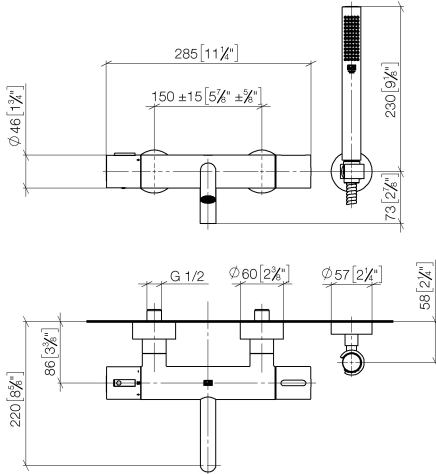

34 234 979

- spout: circular, air-enriched flow
 - max. flow 16.9 l/min at 3 bar flow pressure
 - Hand shower: COMPACT RAIN, max. flow rate 6.8 l/min (at 3 bar)
 - complete hand shower set with anti-scale system
 - rotary diverter with volume control and shut-off function
 - slide-on rosettes Ø 60 mm
 - 210mm projection
 - 1/2" connection
 - gauge 150 mm - 15 mm
 - metal shower hose 1250mm with integrated anti-twist protection
 - shower holder rosette Ø 57mm
- Intrinsic protection against back flow.**

Required miscellaneous

	Concealed adapter - ● please order two adapters (USA only)	35 080 970-90 0010
---	--	-----------------------

34 234 979

mm [inches]

Flow rate chart

Codes & Standards

California Energy
Commission
(CEC)

META Bath thermostat for wall mounting with hand shower set - Chrome

META

34 234 979

Certificates

LGA_18609.

Belgaqua_21-032-
27_5.

34 234 979

Spare parts list

No.	Item Number	Name	Quantity used	Delivery time
1	34 201 979-00	META Bath thermostat for wall mounting without shower set - Chrome	1	10
2	28 050 920-00	holder	1	60
3	90 30 02 072 00-00	Metal shower hose 1/2" x 3/8" x 1250 mm - Chrome	1	10
4	28 019 979-00	Hand shower - Chrome	1	2